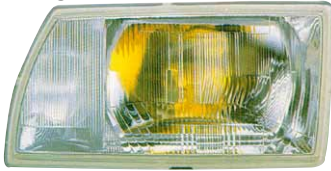

C-15E '90-'95

ELYSE '02 CHINA TYPE

JMPER '94-'01

552-1101-RD-EC
LD-EM

HEAD LAMP
R
L
6PCS 4.17CFT