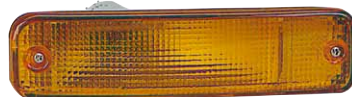

## CVIC '88-'90 3D

**217-1105-RD-E** W/S HOUSING 43T  
**LD**  
 HEAD LAMP  
 RD: R 33100-SH3-G020  
 R 33100-SH3-G02 L 33150-SH3-G020  
 L 33150-SH3-G02 6PCS 4.7CFT

H4/W5W

**217-1608-AE/UE**  
 FRONT LAMP  
 R 33300-SH3-W020  
 L 33350-SH3-W020  
 20PCS 1.6CFT  
 00-217-1608 LENS  
 200PCS 1.8CFT