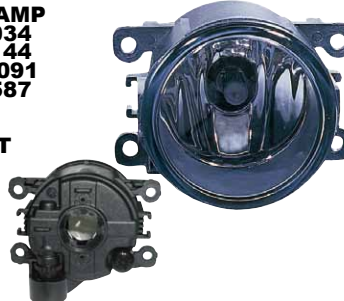

H11

314-2009N-AQN/UQN

FOG LAMP

8321A034
8321A144
MN142091
LR001587
6208F9
12PCS
1.85CFT