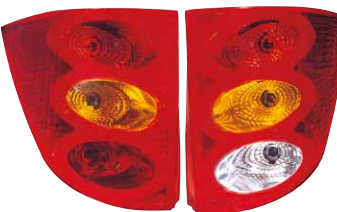

RELECTOR LAMP

R
 L
 50PCS 3.3CFT

550-1939-R-LD-UE L-LD-UE

TAIL LAMP

R 6351V5
 L 6350V5
 6PCS
 6.26CFT

P21W/P21W/P21/5W

550-1911

TAIL LAMP