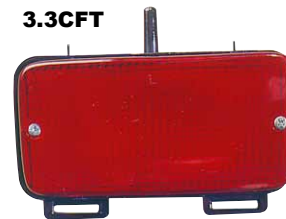

RELECTOR LAMP

R
 L
 50PCS 3.3CFT

550-1939-R-LD-UE L-LD-UE

TAIL LAMP

R 6351V5
 L 6350V5
 6PCS
 6.26CFT

P21W/P21W/P21/5W

550-1911

TAIL LAMP