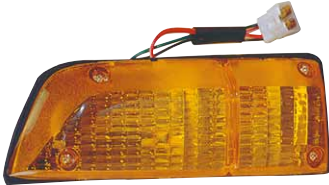

## GALNT SGMA '78-'79 A-131 A-133

**214-1509**  
CORNER LAMP  
R MB141038  
L MB141037  
20PCS  
2.94CFT

12V10W/12V21/5W

'78-'79

**214-1635-Y**  
FRONT LAMP  
R  
L  
50PCS 3.58CFT

12V10W/12V21W

**214-1632**  
FRONT LAMP  
R MB070162  
L MB070161  
50PCS 2.64CFT