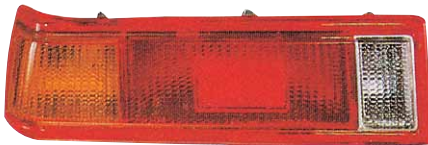

12V21W/12V21/5W

214-1958-U

TAIL LAMP
R MB880432
L MB880431
10PCS 4.99CFT