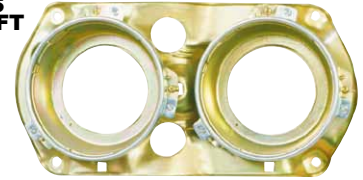

H11

TBA

214-1703

LIGHT HOUSING
R
L
20PCS
2.59CFT