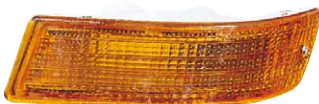

214-1647-UE '01
FRONT LAMP
R MIT01AC77902LCD R 210-87411
L MIT01AC77901LCD L 210-87412
20PCS
2.16CFT