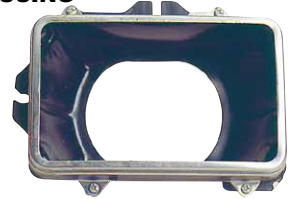

214-1710

LIGHT HOUSING
R
L
20PCS
2CFT