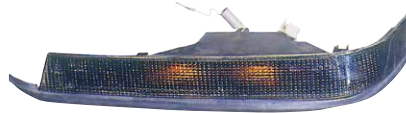

TBA

666-1601
FRONT LAMP
R
L
PCS CFT

TBA

666-1101-LD-E
HEAD LAMP
R
L
6PCS 6.02CFT

43T