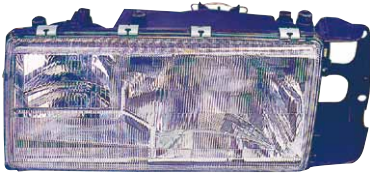

C-30 '07

773-1103-LD-E

HEAD LAMP
R 3518253
L 3518223
4PCS 6.78CFT

R L 3518252