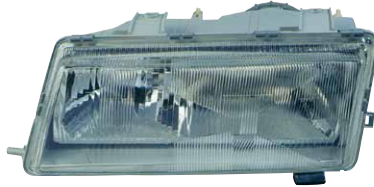

9-000 CS '87-'92 5D

9-000 CS '93-'98 5D

9-3 '98-'01

772-1103-LD-E

HEAD LAMP
R 9565946
L 9565938
4PCS
5.18CFT

H1

772-1102-LD-EM

HEAD LAMP
R 9081381
L 9081373
4PCS 5.40CFT